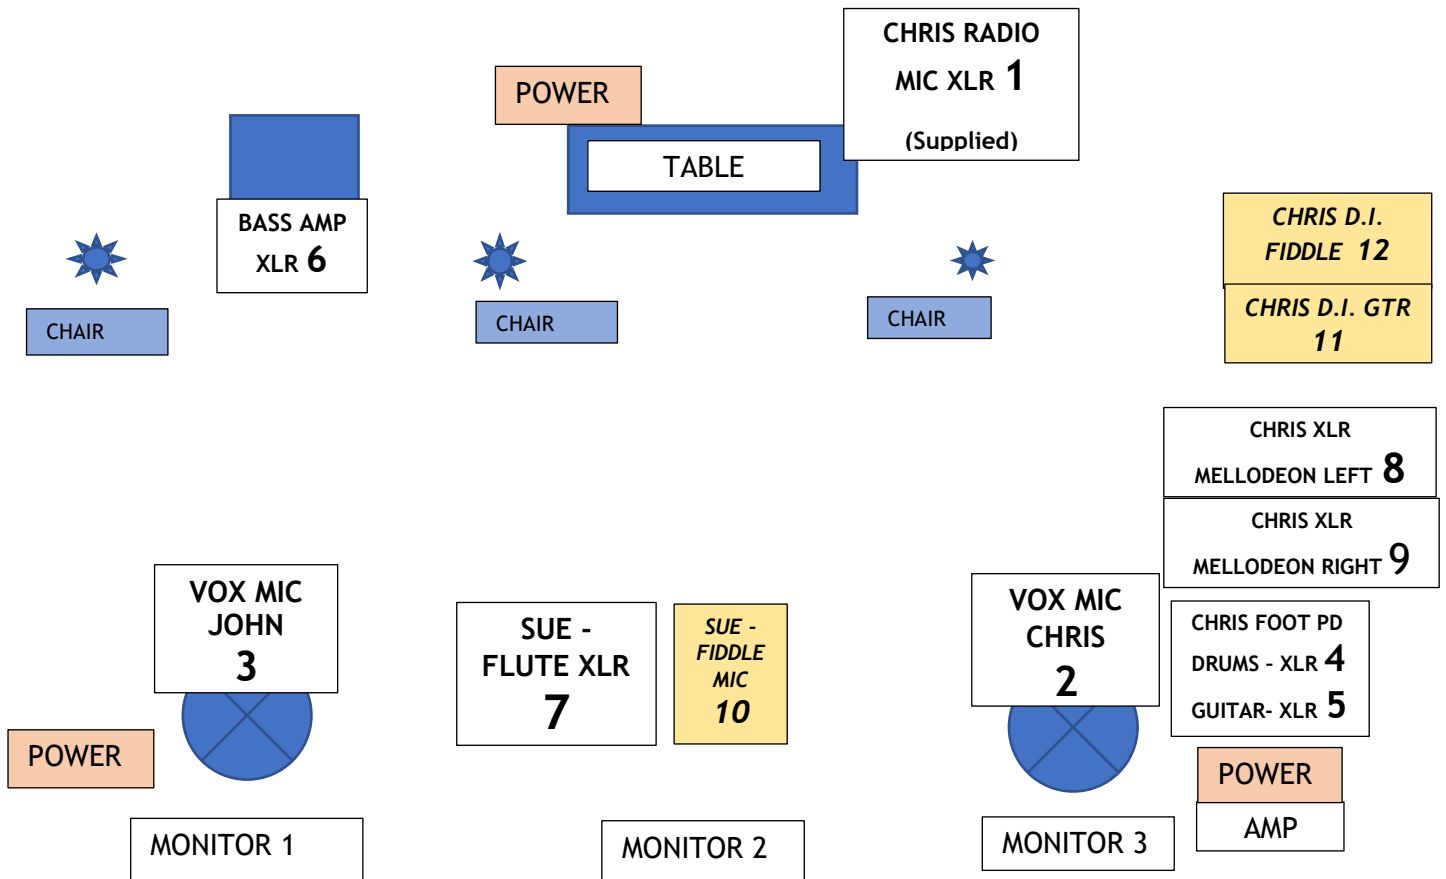

SKERMISH BAND TECH SPEC FOR STAGES ETC

AUDIENCE

CHANNEL LIST - SKERMISH

1	CHRIS RADIO MIC(supplied)		XLR	
2	CHRIS + STAND		VOX MIC	
3	JOHN + STAND		VOX MIC	
4	CHRIS FOOT PEDAL	DRUMS	XLR	
5	CHRIS FOOT PEDAL	GUITAR	XLR	
6	BASS AMP		XLR	
7	FLUTE		XLR (48)	
8	MELLODEON LEFT		XLR (48)	
9	MELLODEON RIGHT		XLR (48)	
10	<i>SUE + STAND</i>	<i>FIDDLE</i>	<i>MIC</i>	<i>(OPTIONAL)</i>
11	<i>FIDDLE</i>		<i>D.I.</i>	<i>(OPTIONAL)</i>
12	<i>GUITAR</i>		<i>D.I.</i>	<i>(OPTIONAL)</i>

3 MONITORS - 3 SENDS

3 CHAIRS, TABLE

3/4 POWER POINTS

PHANTOM POWER REQUIRED WHERE REQUESTED

2 X CAR PARKING SPACES BY STAGE ACCESS.

CHANNELS 10/11/12 ARE OPTIONAL DEPENDING ON THE SHOW - PLEASE ASK!